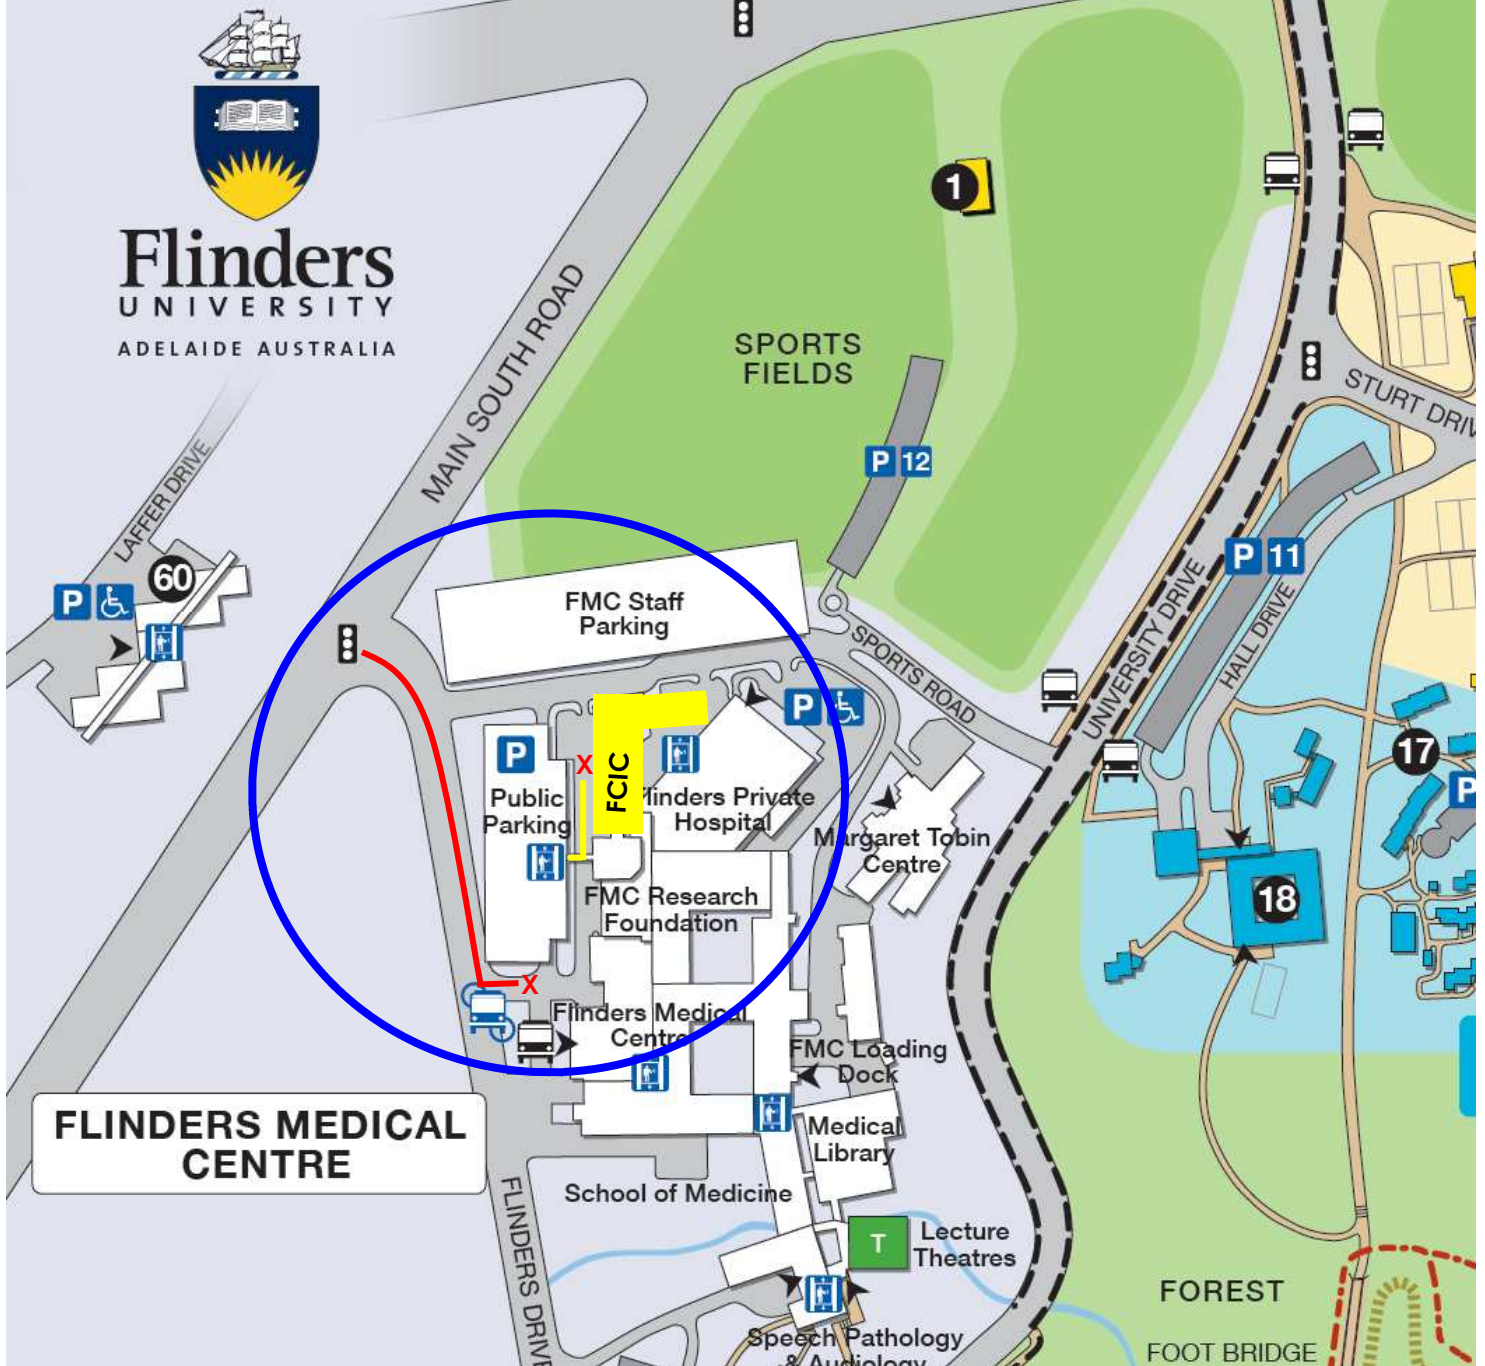

CAMPUS MAP

Directions to Wilson's multi-storey public car park - payment required

- Turn onto Flinders Drive, Bedford Park from Main South Road.
- Take second left. You will see Wilson's car park on your left and the main entrance of FMC and bus zone on the right.

Directions to FCIC

- Turn left as you exit Wilson's car park
- Keep walking straight and you will see the FCIC on your right.